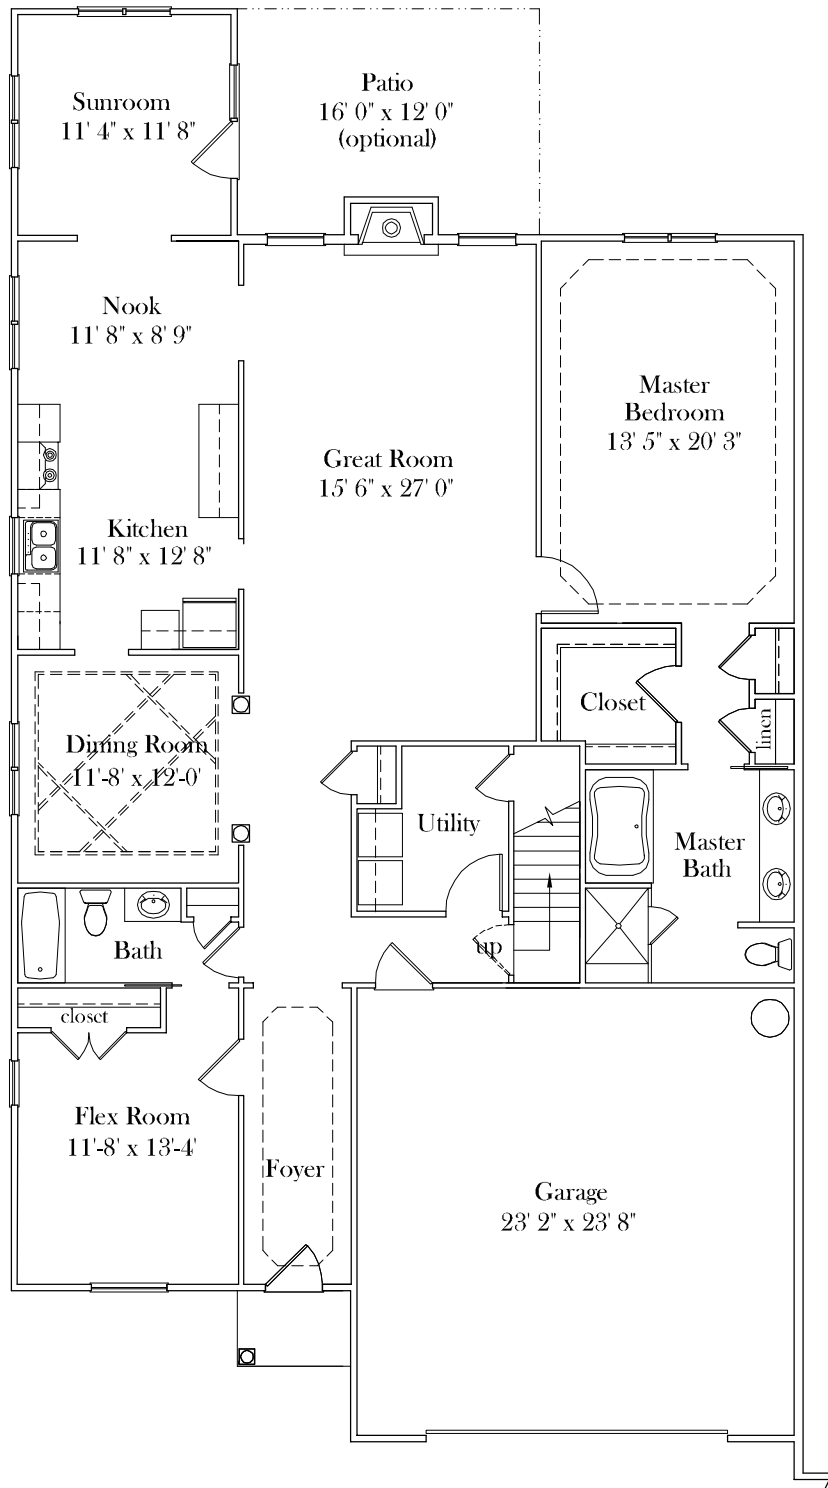

July 2014

Goldenberry

LOT 39 ATLEE STATION VILLAGE

First Floor Plan

SQUARE FOOTAGE	
FIRST FLOOR	2,125
GARAGE	619

WIDTH - 42' / DEPTH - 76'

Plans and details are approximate and subject to change. Illustrations may not represent finished construction details.

CHO
COLONIAL
HOMECRAFTERS
LTD
CRAFTED FOR LIFE

June 2014

Goldenberry

LOT 39 ATLEE STATION VILLAGE

Second Floor Plan

SQUARE FOOTAGE
SECOND FLOOR 691
STORAGE (unfinished) 331

CHO
COLONIAL
HOMECRAFTERS
LTD
CRAFTED FOR LIFE

WIDTH - 42' / DEPTH - 76'

Plans and details are approximate and subject to change. Illustrations may not represent finished construction details.

July 2014