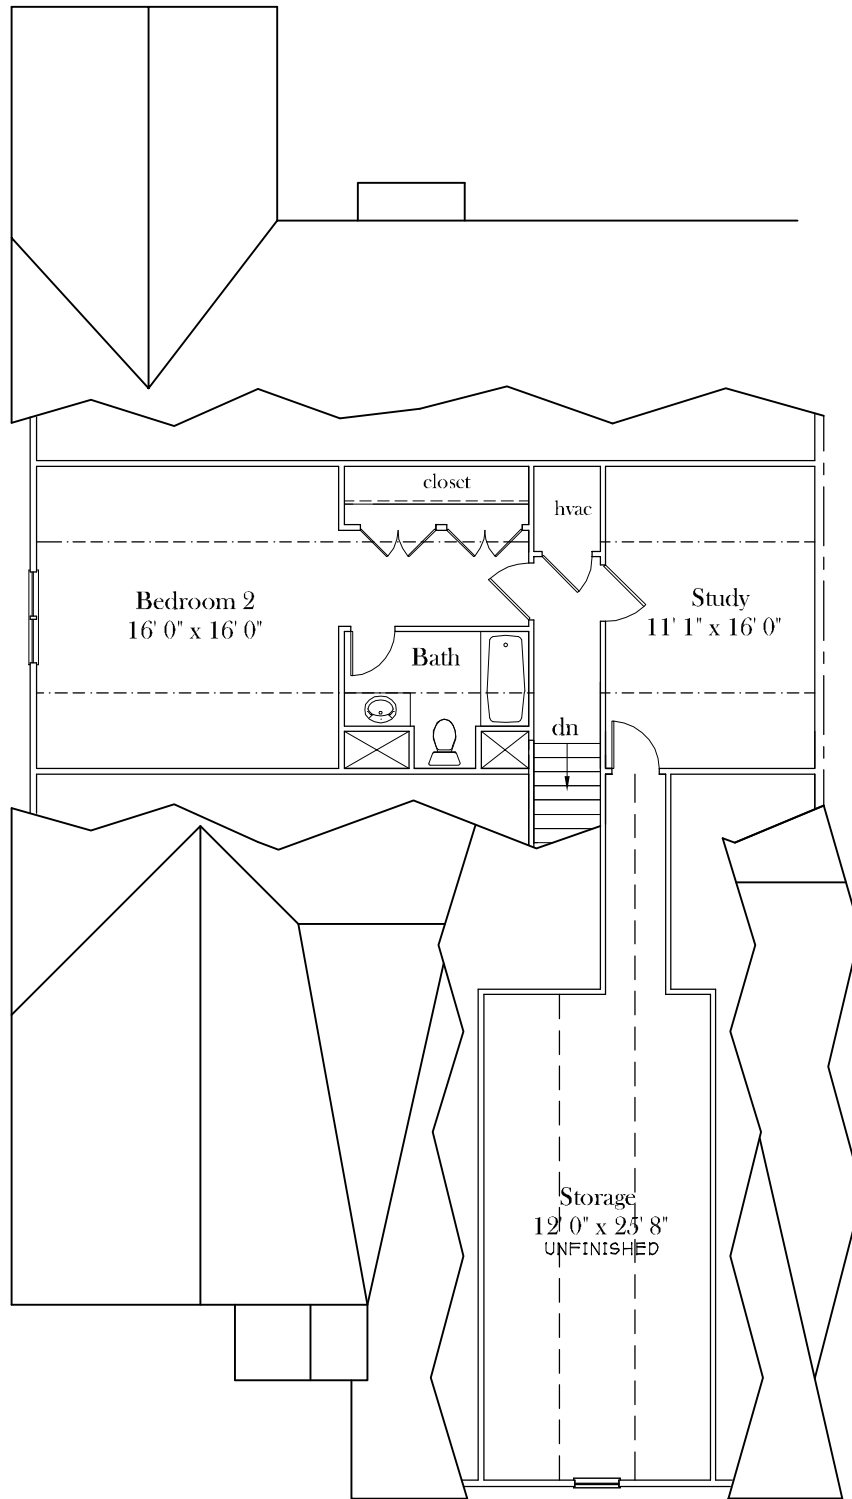

July 2014

Goldenberry

LOT 39 ATLEE STATION VILLAGE

First Floor Plan

SQUARE FOOTAGE	
FIRST FLOOR	2,125
GARAGE	619

WIDTH - 42' / DEPTH - 76'

Plans and details are approximate and subject to change. Illustrations may not represent finished construction details.

CHO
COLONIAL
HOMECRAFTERS
LTD
CRAFTED FOR LIFE

June 2014

Goldenberry

LOT 39 ATLEE STATION VILLAGE

Second Floor Plan

SQUARE FOOTAGE
SECOND FLOOR 691
STORAGE (unfinished) 331

CHO
COLONIAL
HOMECRAFTERS
LTD
CRAFTED FOR LIFE

WIDTH - 42' / DEPTH - 76'

Plans and details are approximate and subject to change. Illustrations may not represent finished construction details.

July 2014